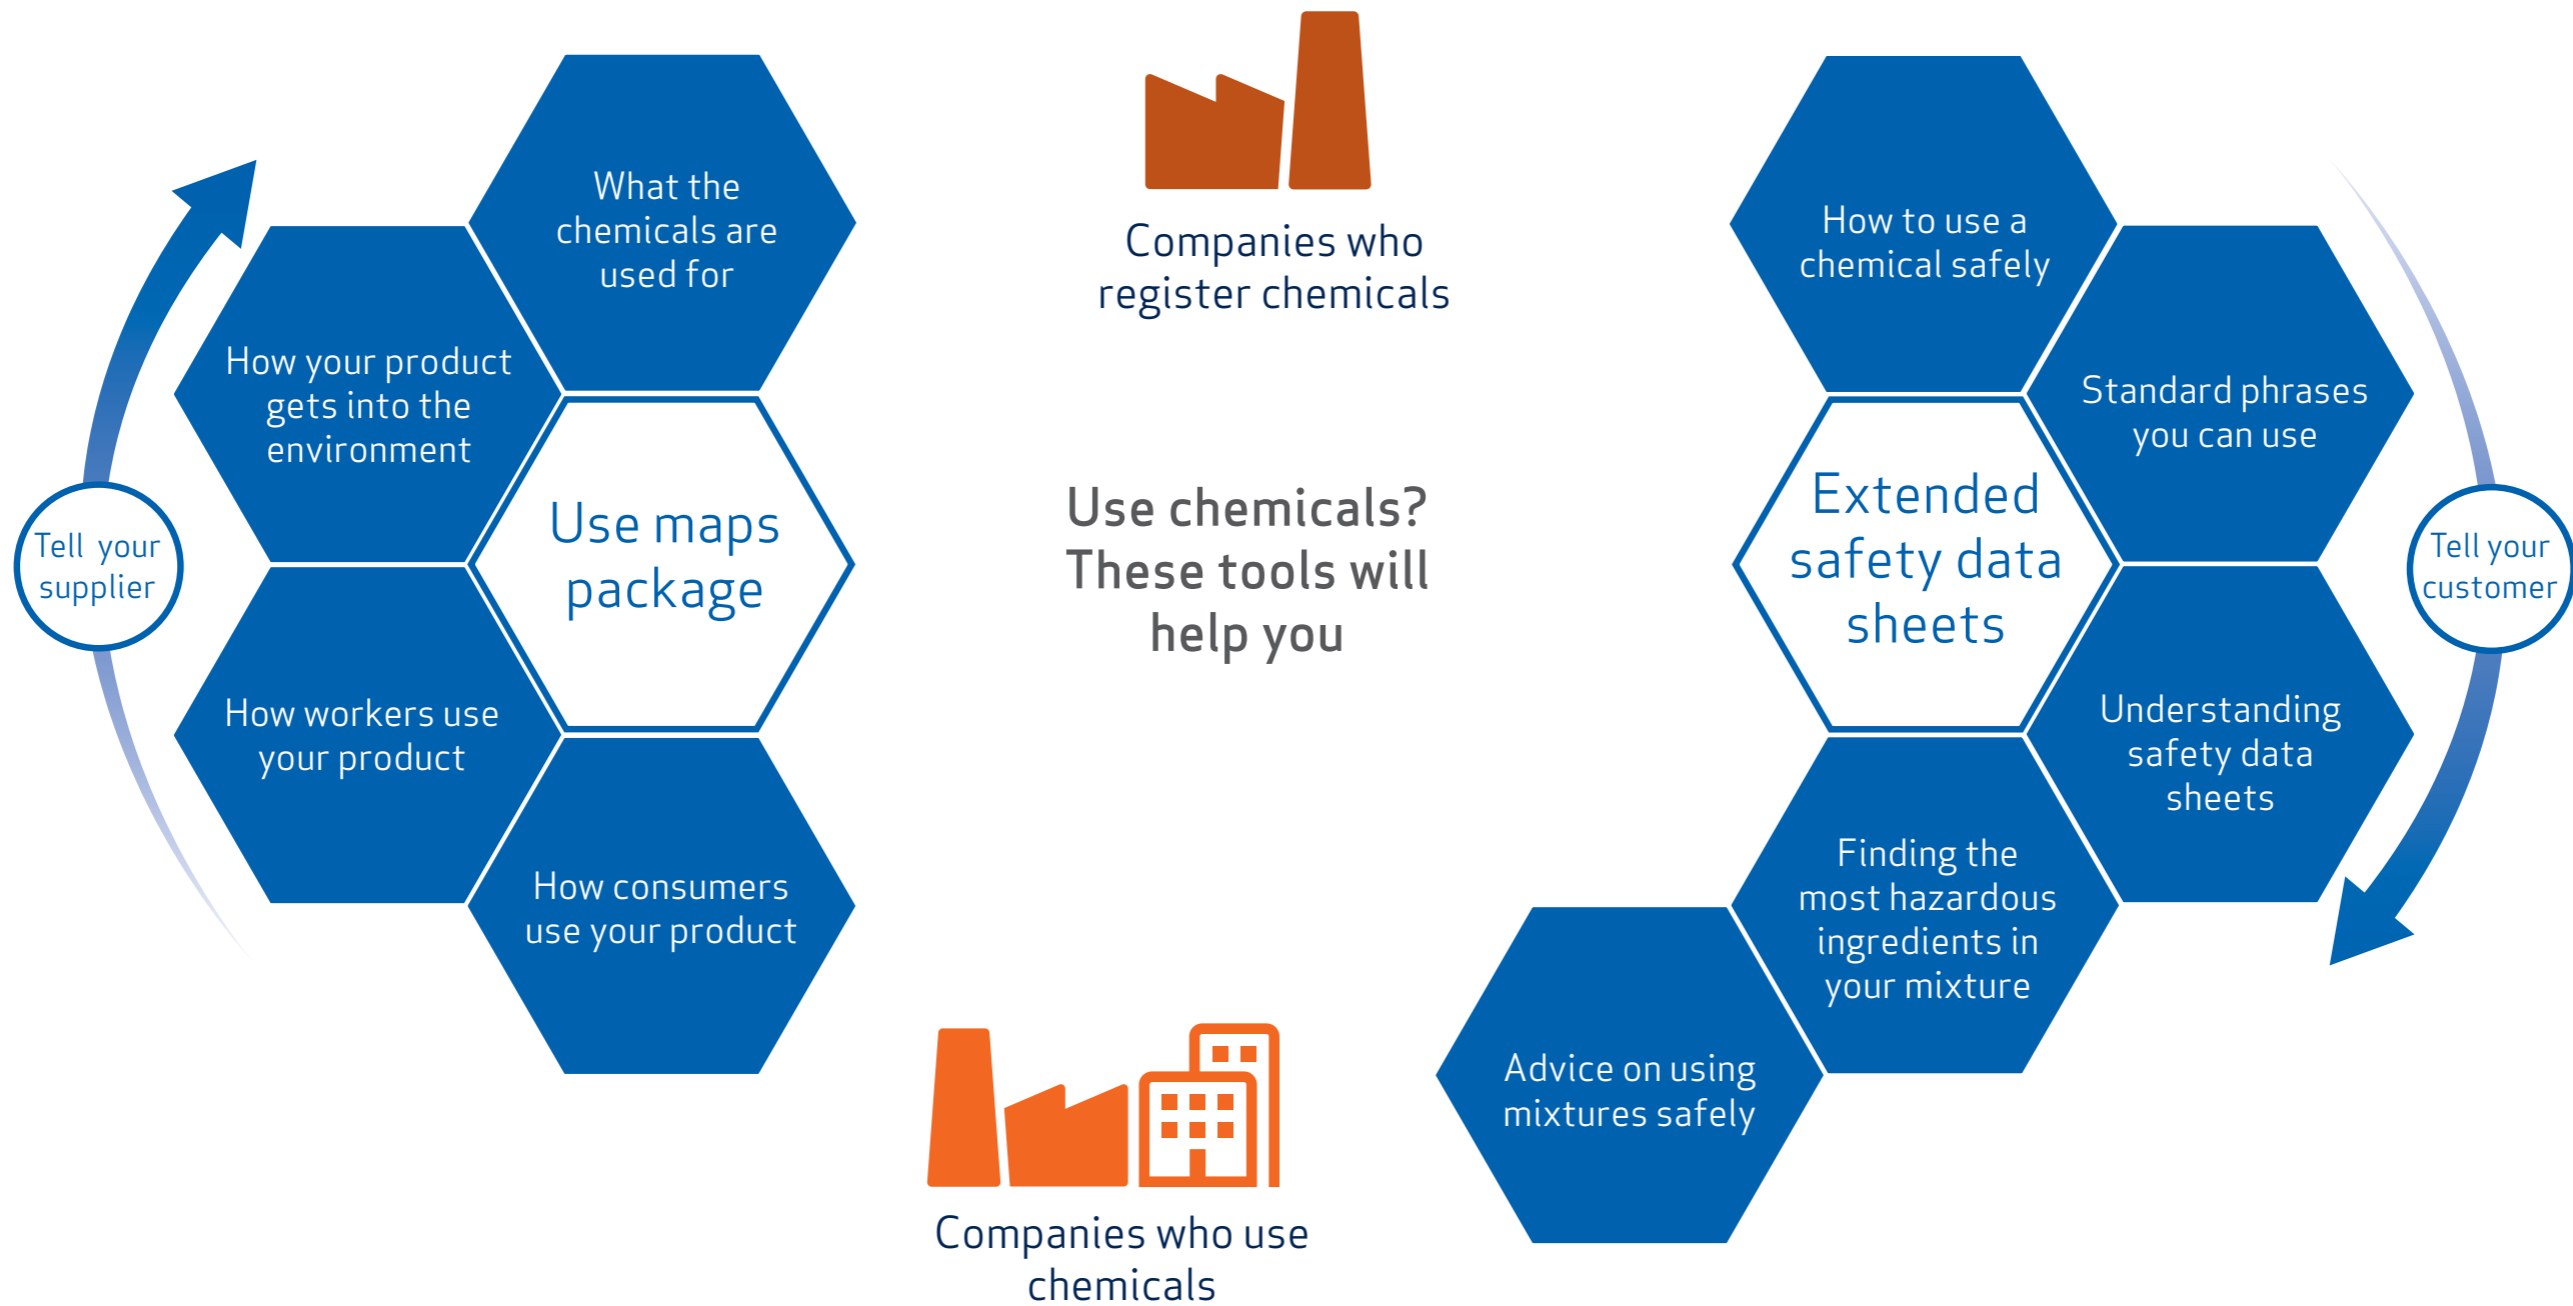

REACH supply chain communication tools

Visit: echa.europa.eu/csci

REACH aims to ensure the safe use of chemicals through good communication. The supply chain communication tools available on our website help you to do it efficiently and effectively.

Visit: echa.europa.eu/effective-communication-in-the-supply-chain